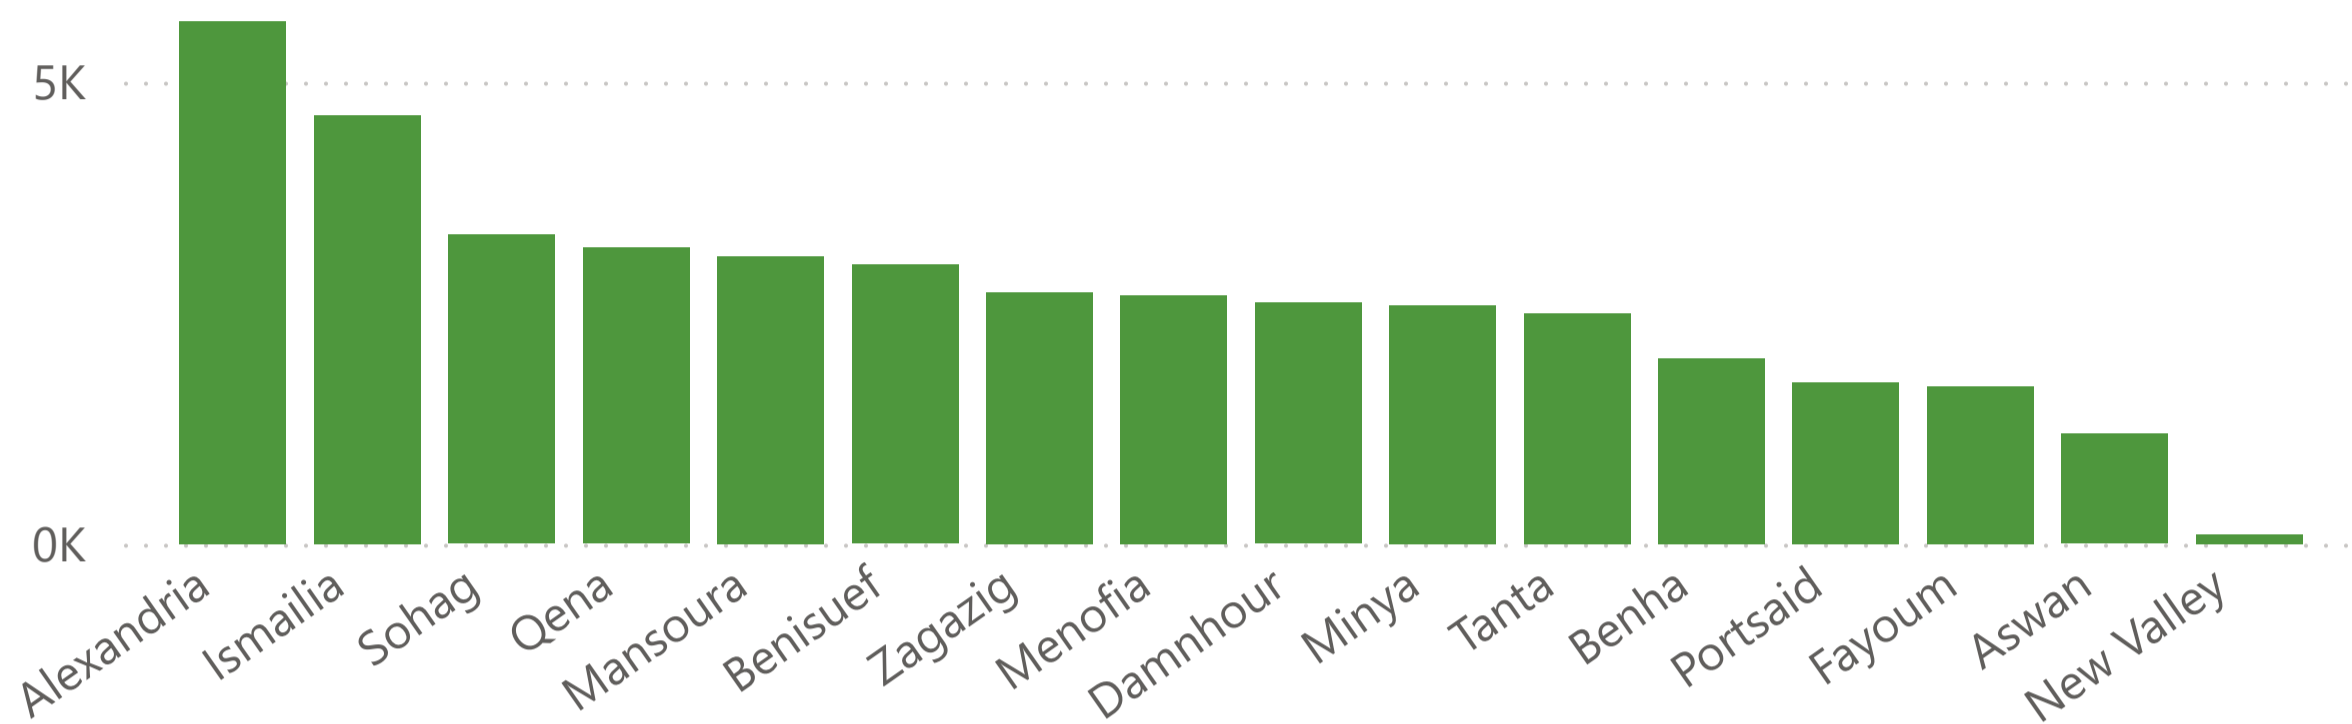

### Trainees

42.8K

Innovation Hubs

### Ideas generated

1.3K

Innovation Hubs