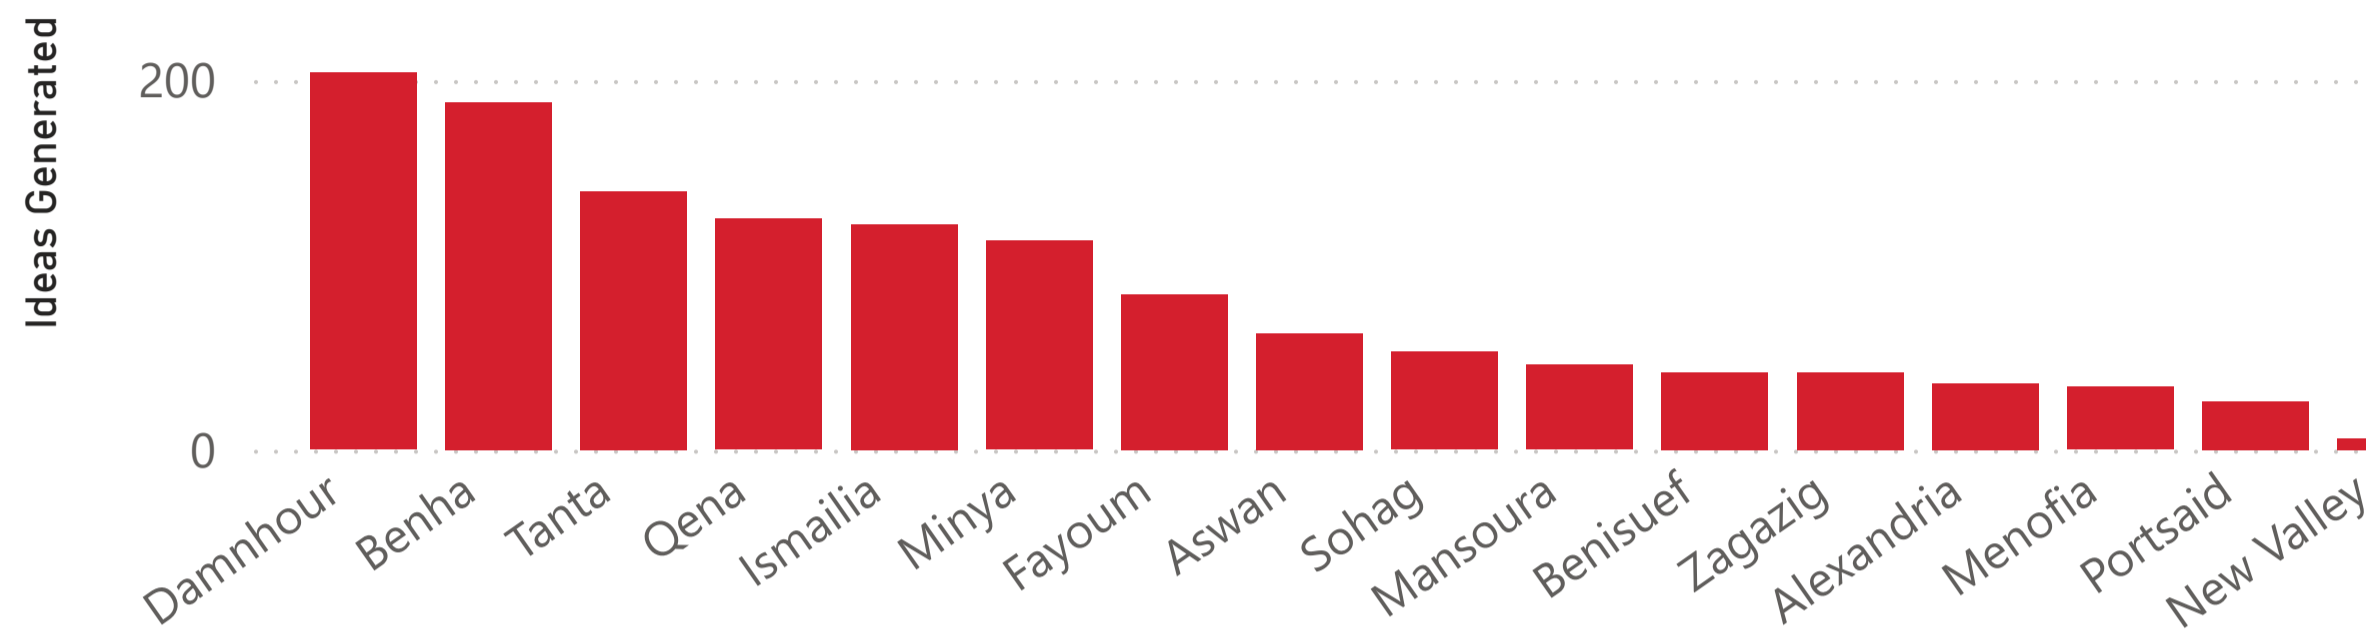

### Trainees

42.8K

Innovation Hubs

### Ideas generated

1.3K

Innovation Hubs