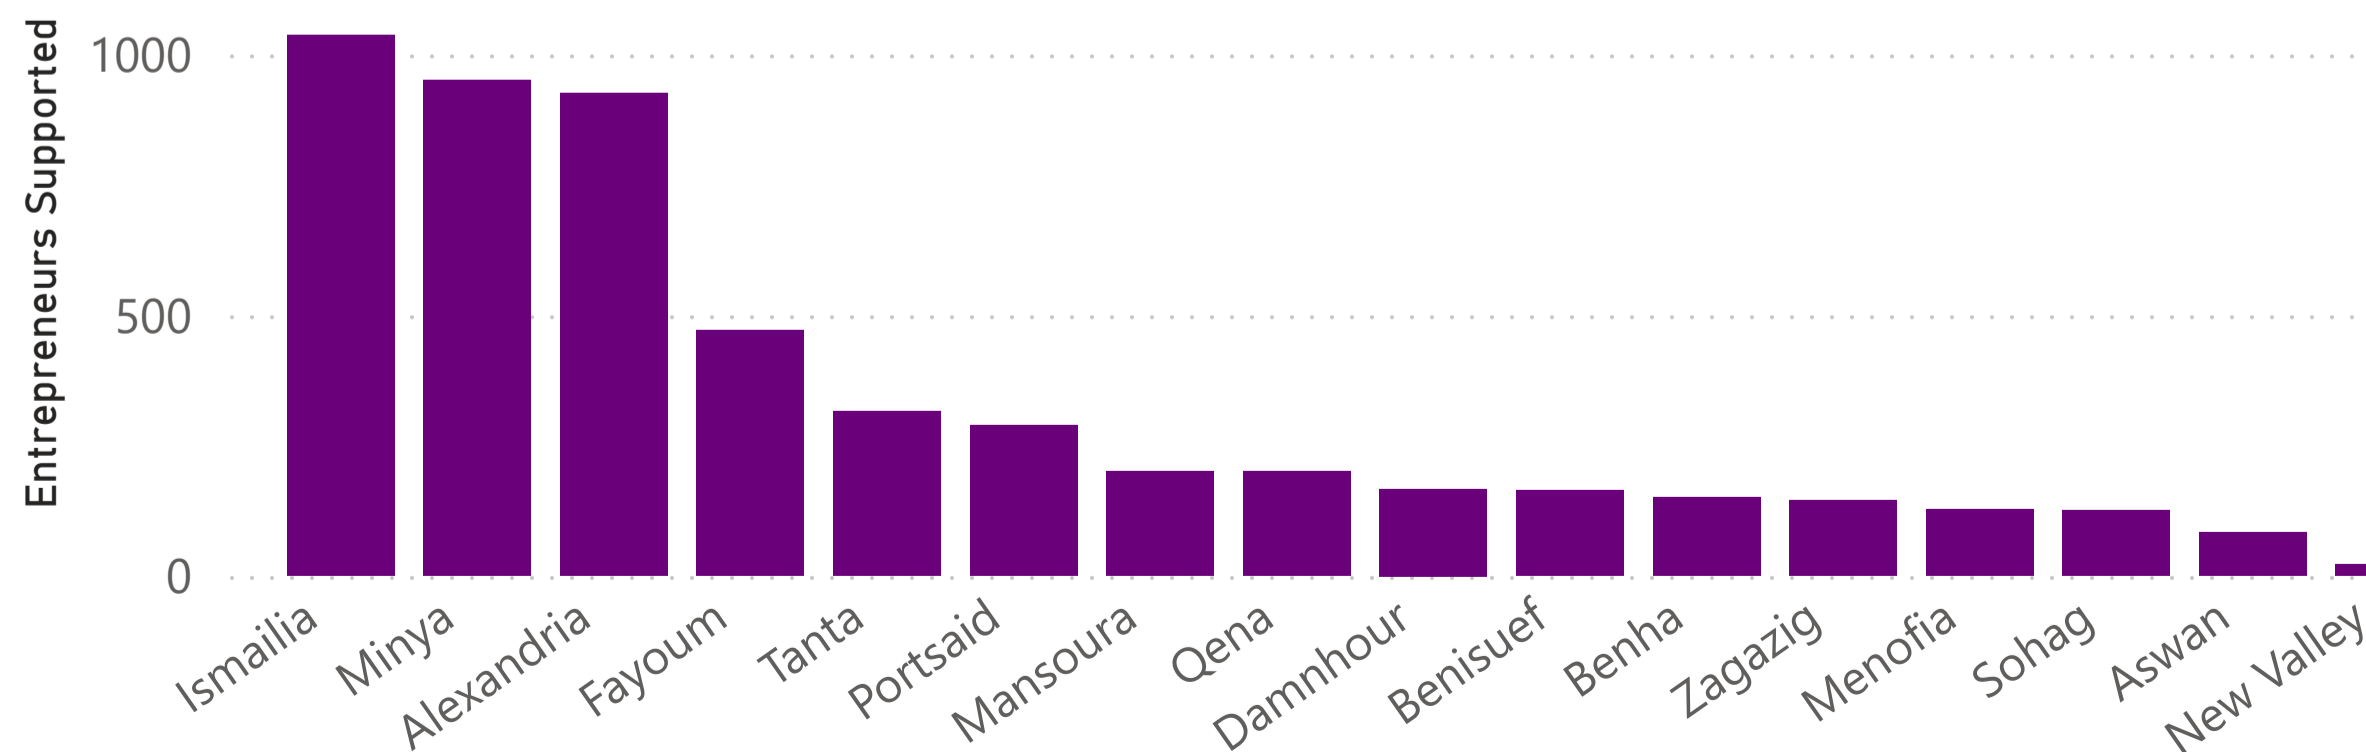

### Ideas generated

1.3K

Innovation Hubs

### Jobs Created

1.4K

Innovation Hubs

### Entrepreneurs Supported

5.4K

Innovation Hubs