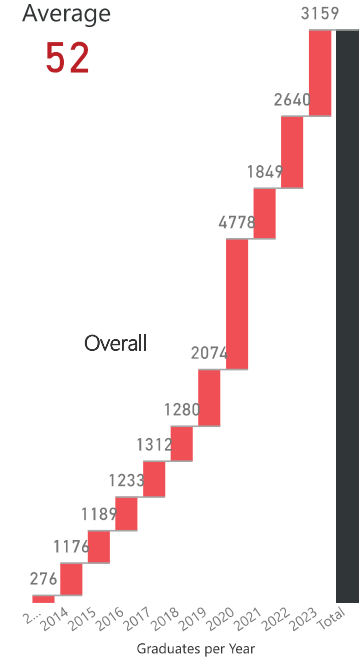

Quick Totals

No. of Intakes
20

Camps
403

Governorates
21

Gov Universities
27

Edu Institutes
101

Projects
3305

Camp Managers
13

Training Days
2419

Trainees
27K
Graduates
20.97K

Graduates by Camp

Average
52

Graduates Gender by Camp

Gender ● FeMale ● Male

Graduates Gender by Intake

Gender ● FeMale ● Male

Overall

Graduates by Faculty

Graduates by Academic Year

Graduates by University

Graduates by University

Graduates by Location

graduates by City and Region