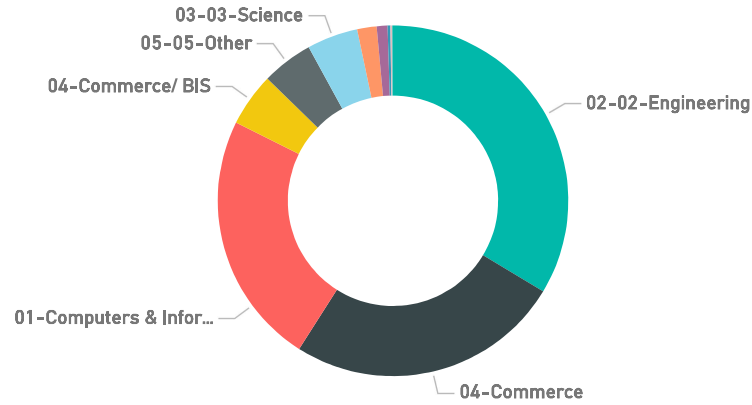

Training Days
2419

Trainees
27K
Graduates
20.97K

Graduates by Camp

Average
52

Graduates Gender by Camp

Gender ● FeMale ● Male

Graduates Gender by Intake

Gender ● FeMale ● Male

Overall

Graduates by Faculty

Graduates by Academic Year

Graduates by University

Graduates by University

Graduates by Location

graduates by City and Region