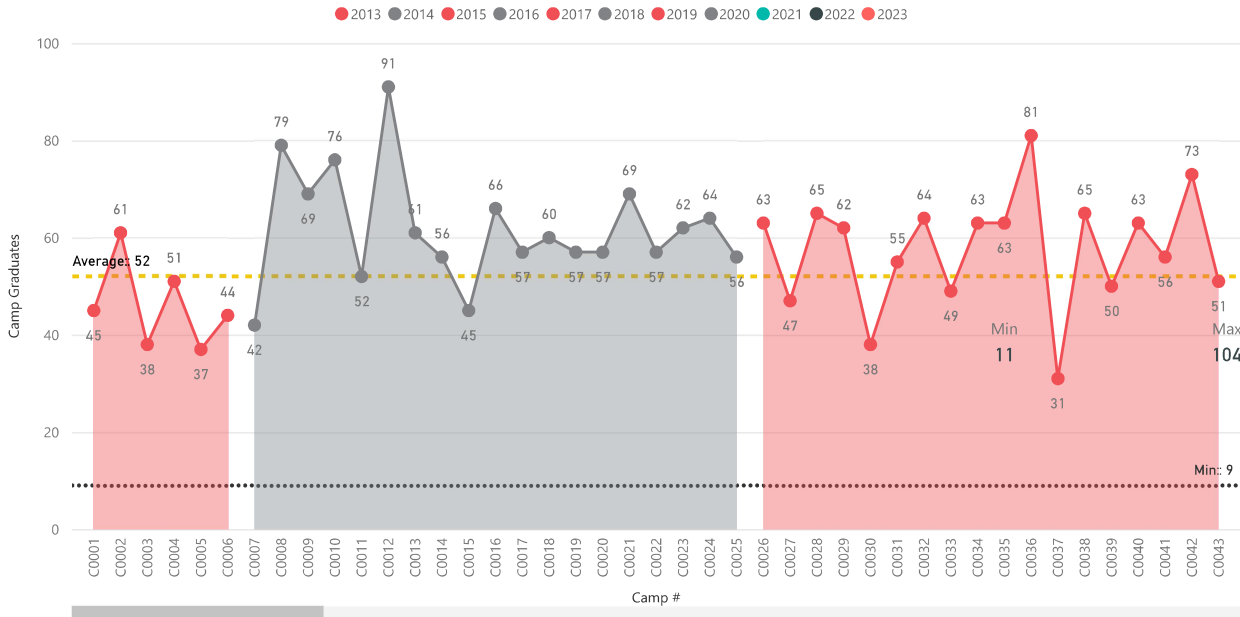

Quick Totals

No. of Intakes
20

Camps
403

Governorates
21

Gov Universities
27

Edu Institutes
101

Projects
3305

Camp Managers
13

Training Days
2419

Trainees
27K
Graduates
20.97K

Graduates by Camp

Average
52

Graduates Gender by Camp

Gender ● FeMale ● Male

Graduates Gender by Intake

Gender ● FeMale ● Male