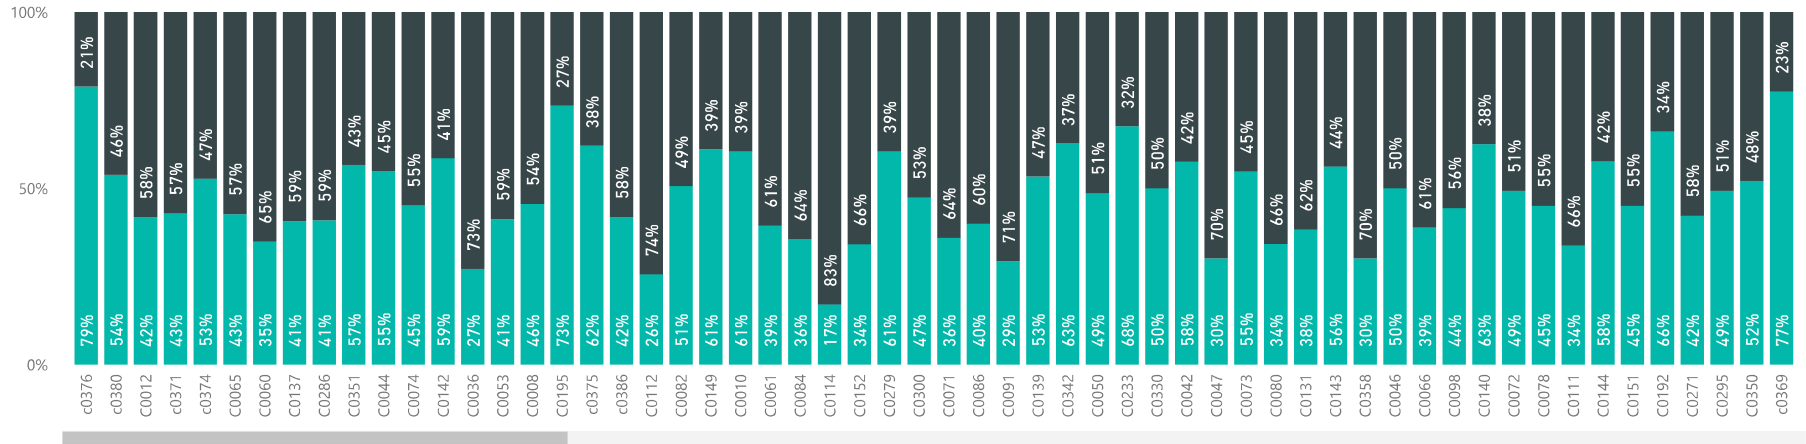

Training Days
2419

Trainees
27K
Graduates
20.97K

Graduates by Camp

Average
52

Graduates Gender by Camp

Gender ● FeMale ● Male

Graduates Gender by Intake

Gender ● FeMale ● Male

Overall

Graduates by Faculty

Graduates by Academic Year

Graduates by University

Graduates by University

Graduates by Location

graduates by City and Region