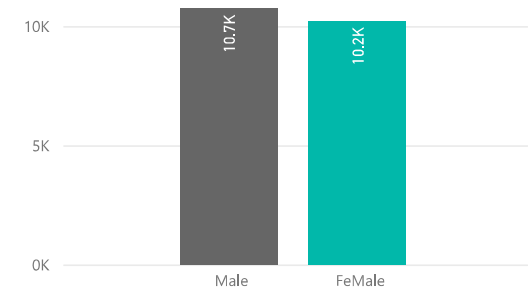

Training Days
2419

Trainees
27K
Graduates
20.97K

Graduates by Camp

Average
52

Graduates Gender by Camp

Gender ● FeMale ● Male

Graduates Gender by Intake

Gender ● FeMale ● Male

Overall

Graduates by Faculty

Graduates by Academic Year

Graduates by University

Graduates by University

Graduates by Location

graduates by City and Region