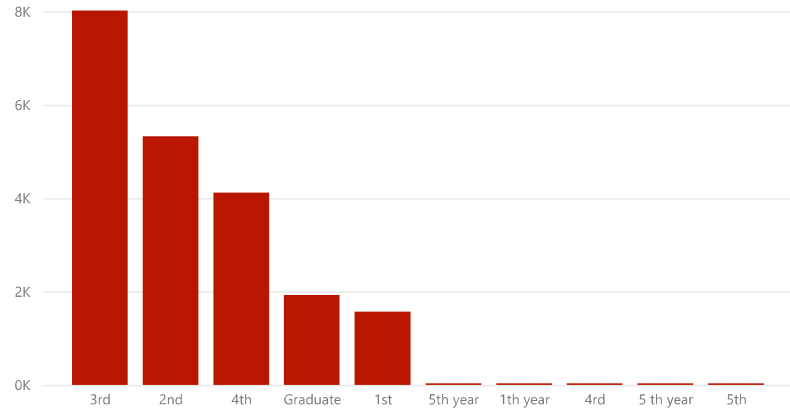

Training Days
2419

Trainees
27K
Graduates
20.97K

Graduates by Camp

Average
52

Graduates Gender by Camp

Gender ● FeMale ● Male

Graduates Gender by Intake

Gender ● FeMale ● Male

Overall

Graduates by Faculty

Graduates by Academic Year

Graduates by University

Graduates by University

Graduates by Location

graduates by City and Region