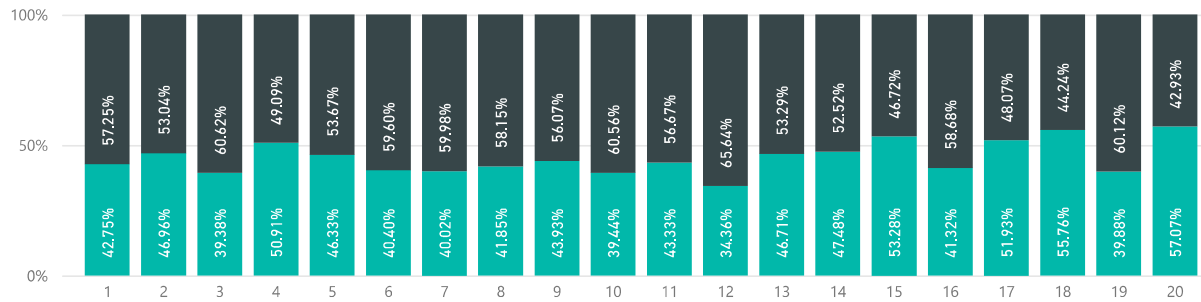

Training Days
2419

Trainees
27K
Graduates
20.97K

Graduates by Camp

Average
52

Graduates Gender by Camp

Gender ● FeMale ● Male

Graduates Gender by Intake

Gender ● FeMale ● Male

Overall

Graduates by Faculty

Graduates by Academic Year

Graduates by University

Graduates by University

Graduates by Location

graduates by City and Region